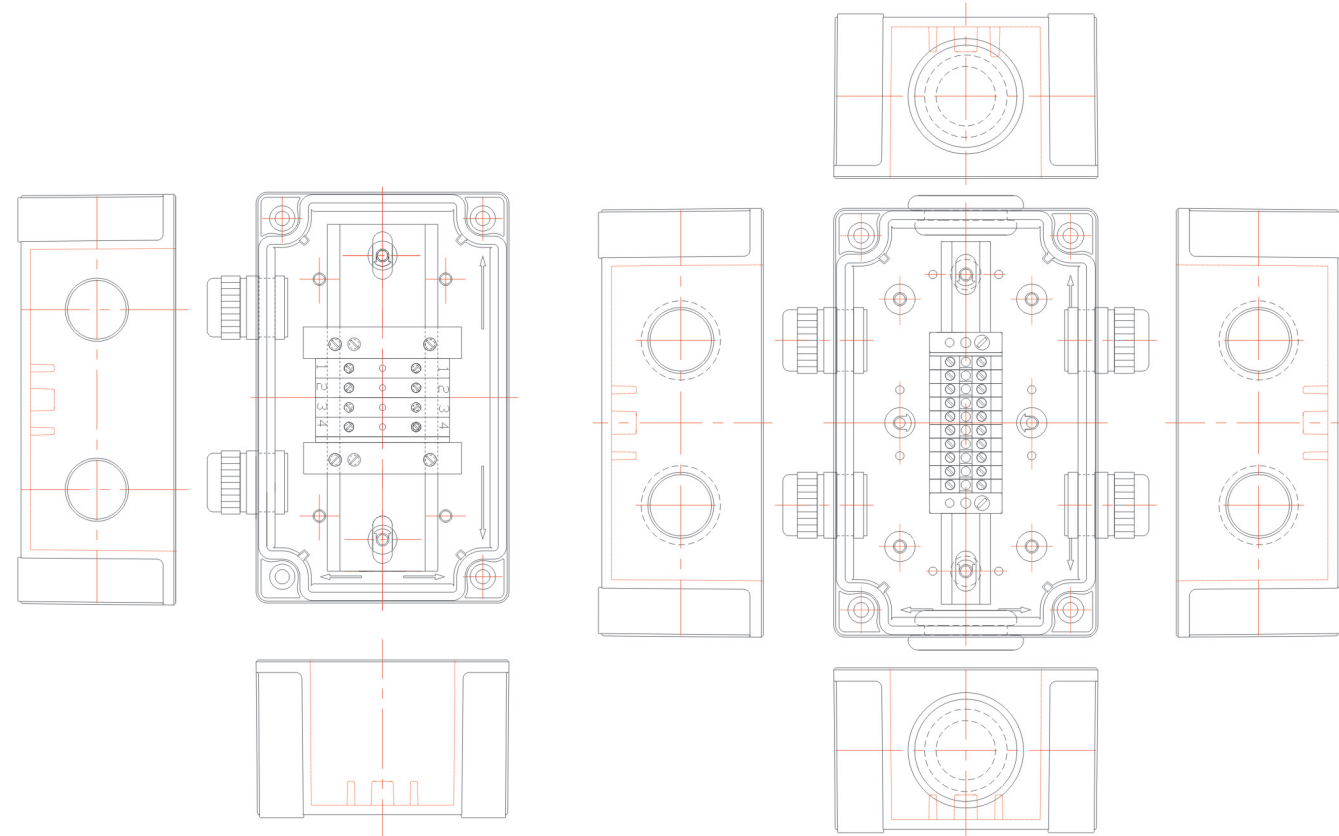

Junction Box (Article No. 01 17 00184)

Junction Box (Article No. 01 17 00251)

Junction Box (Article No. 01 17 00260)

CUSTOMISED SOLUTIONS DIAGRAMS

CUSTOMISED SOLUTIONS DIAGRAMS

Junction Box (Article No. 01 17 00111)

Junction Box (Article No. 01 17 00264)

Junction Box (Article No. 01 17 00356)

Junction Box (Article No. 01 17 00359)

CUSTOMISED SOLUTIONS DIAGRAMS

Junction Box (Article No. 01 17 00082)

Junction Box (Article No. 01 17 00087)

Tailor made cutout (Article No. 01 17 00101)

Tailor drilled push button holes (Article No. 011 70 0229)

CUSTOMISED SOLUTIONS DIAGRAMS

**Tailor drilled cable gland holes
(Article No. 01 17 00236)**

**Tailor drilled cable gland holes
(Article No. 01 1 700237)**