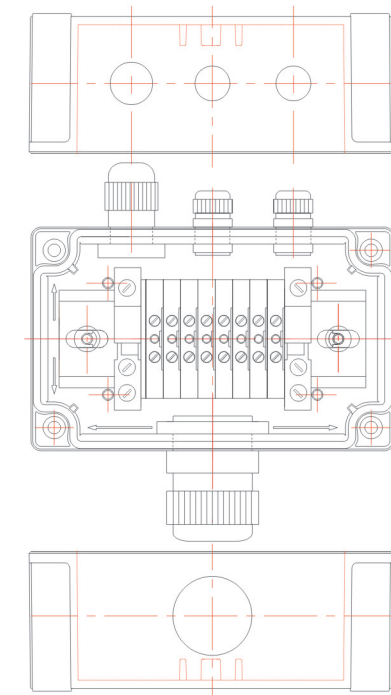

CUSTOMISED SOLUTIONS DIAGRAMS

Junction Box (Article No. 01 17 00009)

Junction Box (Article No. 01 17 00008)

Junction Box (Article No. 01 17 00002)

Junction Box (Article No. 01 17 00240)

Junction Box (Article No. 01 17 00159)

Junction Box (Article No. 01 17 00184)

Junction Box (Article No. 01 17 00251)

Junction Box (Article No. 01 17 00260)

CUSTOMISED SOLUTIONS DIAGRAMS

CUSTOMISED SOLUTIONS DIAGRAMS

Junction Box (Article No. 01 17 00111)

Tailor made cutout (Article No. 01 17 00101)

Tailor drilled push button holes (Article No. 011 70 0229)

CUSTOMISED SOLUTIONS DIAGRAMS

**Tailor drilled cable gland holes
(Article No. 01 17 00236)**

**Tailor drilled cable gland holes
(Article No. 01 1 700237)**

**Tailor drilled cable gland holes
(Article No. 0117 00245)**

**Tailor drilled cable gland holes
(Article No. 01 05 00914)**