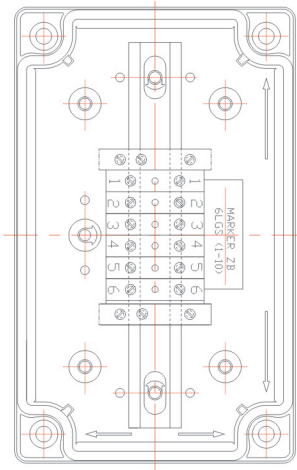

CUSTOMISED SOLUTIONS DIAGRAMS

Junction Box (Article No. 01 17 00009)

Junction Box (Article No. 01 17 00008)

Junction Box (Article No. 01 17 00002)

Junction Box (Article No. 01 17 00240)

Junction Box (Article No. 01 17 00159)

Junction Box (Article No. 01 17 00184)

Junction Box (Article No. 01 17 00251)

Junction Box (Article No. 01 17 00260)

CUSTOMISED SOLUTIONS DIAGRAMS

CUSTOMISED SOLUTIONS DIAGRAMS

Junction Box (Article No. 01 17 00111)

Tailor made cutout (Article No. 01 17 00101)

Tailor drilled push button holes (Article No. 011 70 0229)

CUSTOMISED SOLUTIONS DIAGRAMS

**Tailor drilled cable gland holes
(Article No. 01 17 00236)**

**Tailor drilled cable gland holes
(Article No. 01 1 700237)**

**Tailor drilled cable gland holes
(Article No. 0117 00245)**

**Tailor drilled cable gland holes
(Article No. 01 05 00914)**