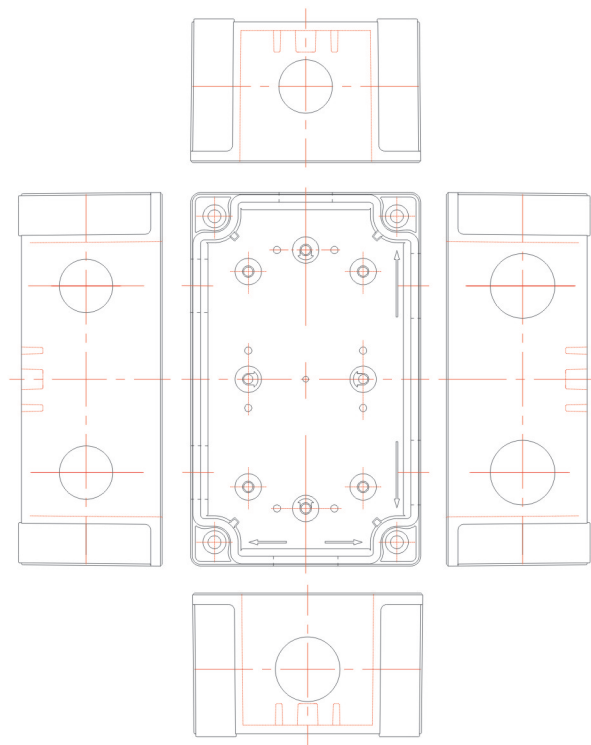

Tailor made cutout (Article No. 01 17 00101)

Tailor drilled push button holes (Article No. 011 70 0229)

CUSTOMISED SOLUTIONS DIAGRAMS

**Tailor drilled cable gland holes
(Article No. 01 17 00236)**

**Tailor drilled cable gland holes
(Article No. 01 1 700237)**

**Tailor drilled cable gland holes
(Article No. 0117 00245)**

**Tailor drilled cable gland holes
(Article No. 01 05 00914)**