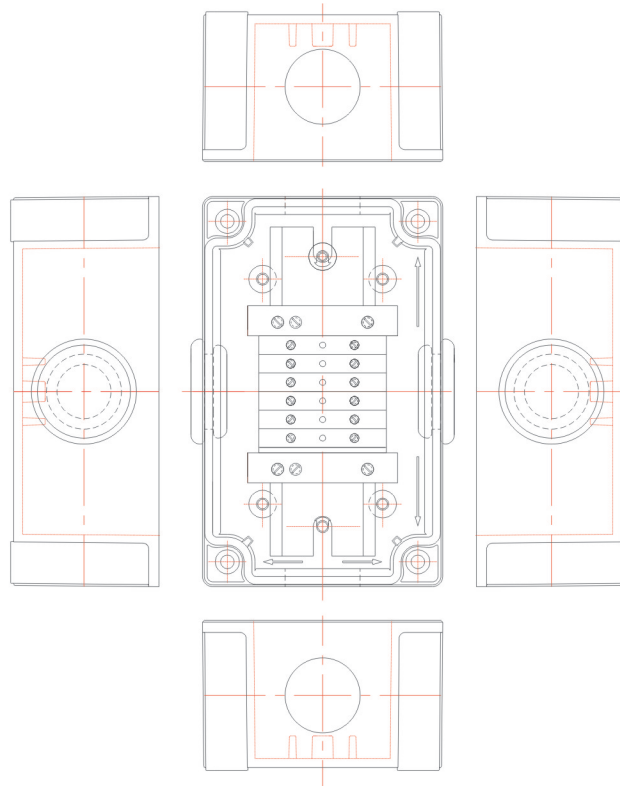

CUSTOMISED SOLUTIONS DIAGRAMS

Junction Box (Article No. 01 17 00009)

Junction Box (Article No. 01 17 00008)

Junction Box (Article No. 01 17 00002)

Junction Box (Article No. 01 17 00240)

Junction Box (Article No. 01 17 00159)

Junction Box (Article No. 01 17 00184)

Junction Box (Article No. 01 17 00251)

Junction Box (Article No. 01 17 00260)

CUSTOMISED SOLUTIONS DIAGRAMS

CUSTOMISED SOLUTIONS DIAGRAMS

Junction Box (Article No. 01 17 00111)

Tailor made cutout (Article No. 01 17 00101)

Tailor drilled push button holes (Article No. 011 70 0229)

CUSTOMISED SOLUTIONS DIAGRAMS

**Tailor drilled cable gland holes
(Article No. 01 17 00236)**

**Tailor drilled cable gland holes
(Article No. 01 1 700237)**