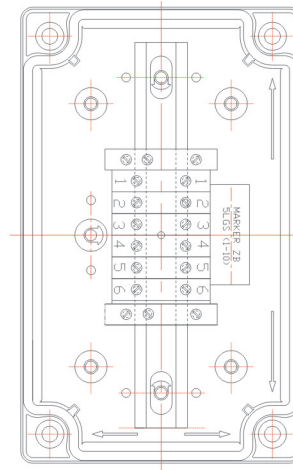

CUSTOMISED SOLUTIONS DIAGRAMS

Junction Box (Article No. 01 17 00009)

Junction Box (Article No. 01 17 00008)

Junction Box (Article No. 01 17 00002)

Junction Box (Article No. 01 17 00240)

Junction Box (Article No. 01 17 00159)

Junction Box (Article No. 01 17 00184)

Junction Box (Article No. 01 17 00251)

Junction Box (Article No. 01 17 00260)

CUSTOMISED SOLUTIONS DIAGRAMS

CUSTOMISED SOLUTIONS DIAGRAMS

Junction Box (Article No. 01 17 00111)

Tailor made cutout (Article No. 01 17 00101)

Tailor drilled push button holes (Article No. 011 70 0229)

CUSTOMISED SOLUTIONS DIAGRAMS

**Tailor drilled cable gland holes
(Article No. 01 17 00236)**

**Tailor drilled cable gland holes
(Article No. 01 1 700237)**

**Tailor drilled cable gland holes
(Article No. 0117 00245)**

**Tailor drilled cable gland holes
(Article No. 01 05 00914)**