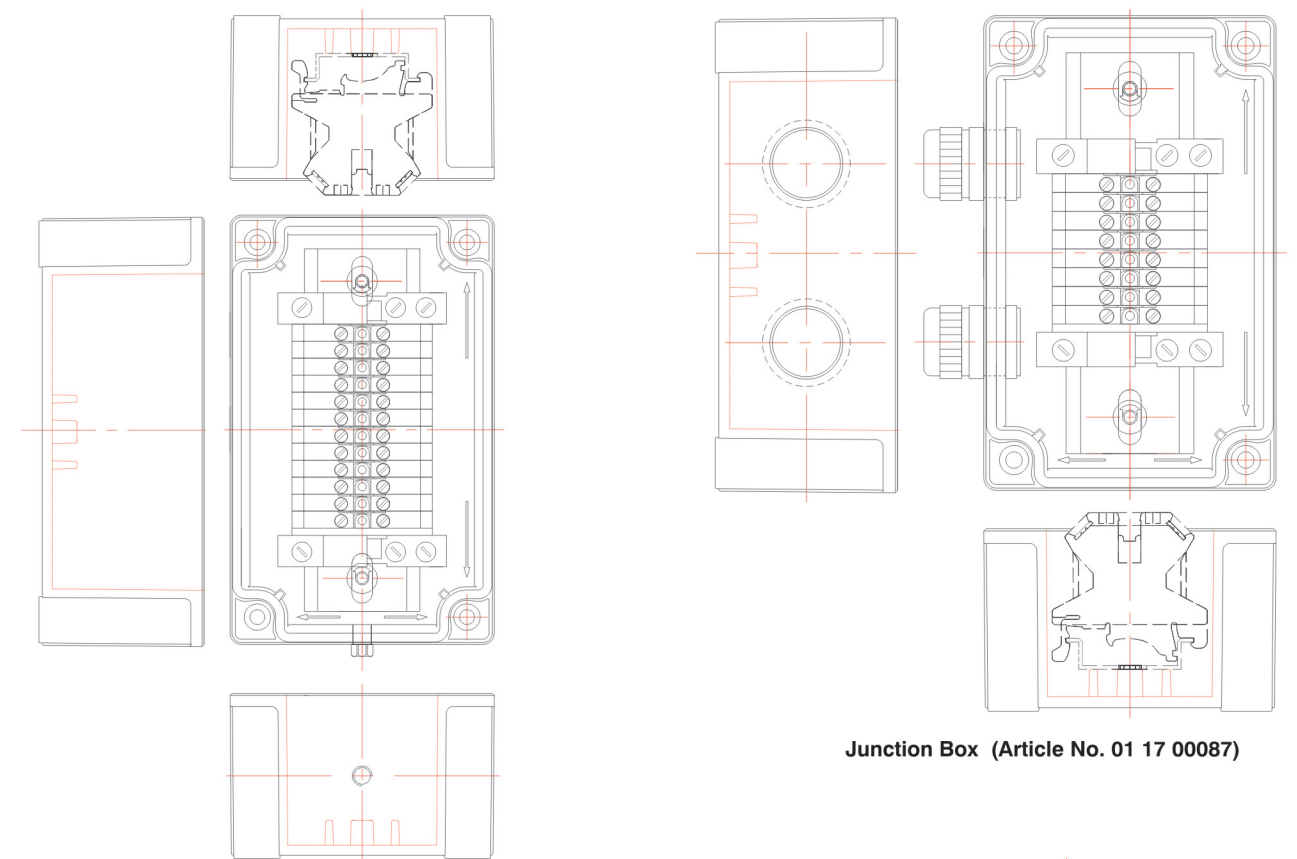

Junction Box (Article No. 01 17 00264)

Junction Box (Article No. 01 17 00356)

Junction Box (Article No. 01 17 00359)

CUSTOMISED SOLUTIONS DIAGRAMS

Junction Box (Article No. 01 17 00082)

Junction Box (Article No. 01 17 00087)

Tailor made cutout (Article No. 01 17 00101)

Tailor drilled push button holes (Article No. 011 70 0229)

CUSTOMISED SOLUTIONS DIAGRAMS

**Tailor drilled cable gland holes
(Article No. 01 17 00236)**

**Tailor drilled cable gland holes
(Article No. 01 1 700237)**