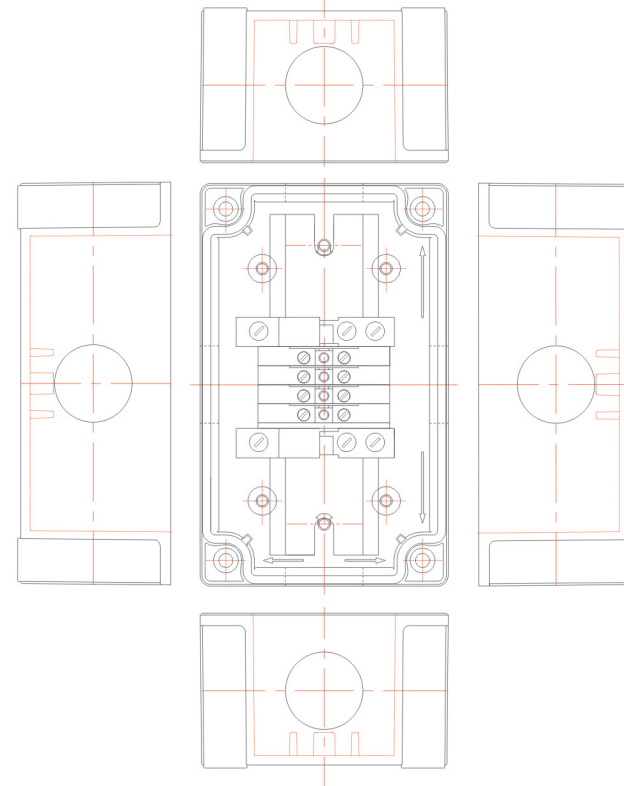

CUSTOMISED SOLUTIONS DIAGRAMS

Junction Box (Article No. 01 17 00009)

Junction Box (Article No. 01 17 00008)

Junction Box (Article No. 01 17 00002)

Junction Box (Article No. 01 17 00240)

Junction Box (Article No. 01 17 00159)

Junction Box (Article No. 01 17 00184)

Junction Box (Article No. 01 17 00251)

Junction Box (Article No. 01 17 00260)

CUSTOMISED SOLUTIONS DIAGRAMS

CUSTOMISED SOLUTIONS DIAGRAMS

Junction Box (Article No. 01 17 00111)

Tailor made cutout (Article No. 01 17 00101)

Tailor drilled push button holes (Article No. 011 70 0229)

CUSTOMISED SOLUTIONS DIAGRAMS

**Tailor drilled cable gland holes
(Article No. 01 17 00236)**

**Tailor drilled cable gland holes
(Article No. 01 1 700237)**