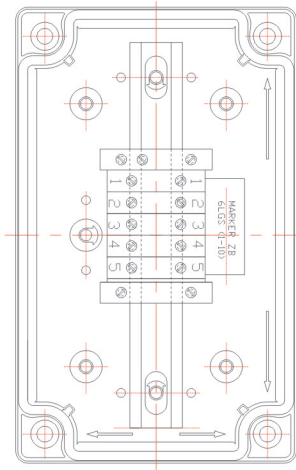

CUSTOMISED SOLUTIONS DIAGRAMS

Junction Box (Article No. 01 17 00009)

Junction Box (Article No. 01 17 00008)

Junction Box (Article No. 01 17 00002)

Junction Box (Article No. 01 17 00240)

Junction Box (Article No. 01 17 00159)

Junction Box (Article No. 01 17 00184)

Junction Box (Article No. 01 17 00251)

Junction Box (Article No. 01 17 00260)

CUSTOMISED SOLUTIONS DIAGRAMS

CUSTOMISED SOLUTIONS DIAGRAMS

Junction Box (Article No. 01 17 00111)

Tailor made cutout (Article No. 01 17 00101)

Tailor drilled push button holes (Article No. 011 70 0229)

CUSTOMISED SOLUTIONS DIAGRAMS

**Tailor drilled cable gland holes
(Article No. 01 17 00236)**

**Tailor drilled cable gland holes
(Article No. 01 1 700237)**

**Tailor drilled cable gland holes
(Article No. 0117 00245)**

**Tailor drilled cable gland holes
(Article No. 01 05 00914)**