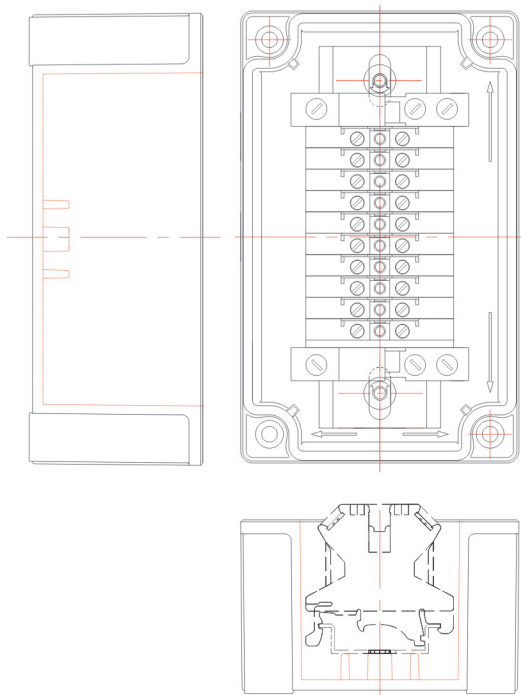

Junction Box (Article No. 01 17 00184)

Junction Box (Article No. 01 17 00251)

Junction Box (Article No. 01 17 00260)

CUSTOMISED SOLUTIONS DIAGRAMS

CUSTOMISED SOLUTIONS DIAGRAMS

Junction Box (Article No. 01 17 00111)

Junction Box (Article No. 01 17 00264)

Junction Box (Article No. 01 17 00356)

Junction Box (Article No. 01 17 00359)

CUSTOMISED SOLUTIONS DIAGRAMS

Junction Box (Article No. 01 17 00082)

Junction Box (Article No. 01 17 00087)

Tailor made cutout (Article No. 01 17 00101)

Tailor drilled push button holes (Article No. 011 70 0229)

CUSTOMISED SOLUTIONS DIAGRAMS

**Tailor drilled cable gland holes
(Article No. 01 17 00236)**

**Tailor drilled cable gland holes
(Article No. 01 1 700237)**

**Tailor drilled cable gland holes
(Article No. 0117 00245)**

**Tailor drilled cable gland holes
(Article No. 01 05 00914)**