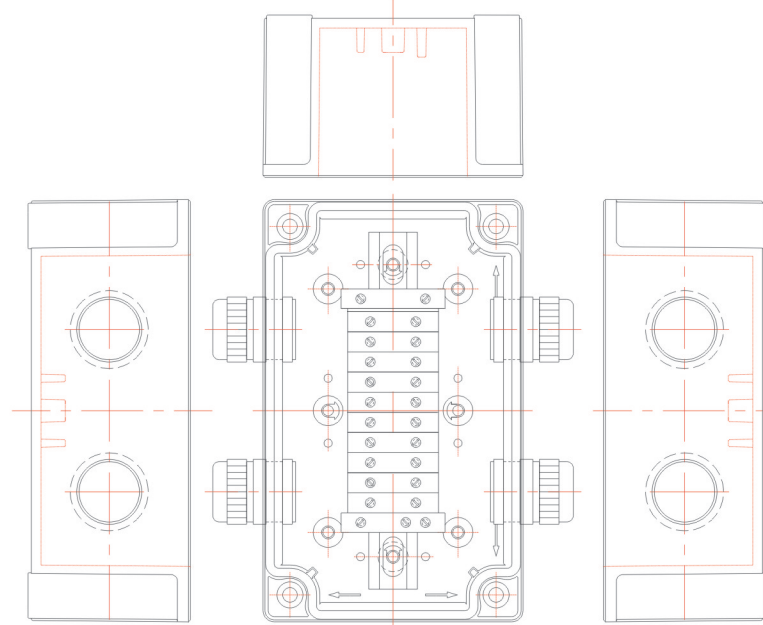

Junction Box (Article No. 01 17 00184)

Junction Box (Article No. 01 17 00251)

Junction Box (Article No. 01 17 00260)

CUSTOMISED SOLUTIONS DIAGRAMS

CUSTOMISED SOLUTIONS DIAGRAMS

Junction Box (Article No. 01 17 00111)

Junction Box (Article No. 01 17 00264)

Junction Box (Article No. 01 17 00356)

Junction Box (Article No. 01 17 00359)

CUSTOMISED SOLUTIONS DIAGRAMS

Junction Box (Article No. 01 17 00082)

Junction Box (Article No. 01 17 00087)

Tailor made cutout (Article No. 01 17 00101)

Tailor drilled push button holes (Article No. 011 70 0229)

CUSTOMISED SOLUTIONS DIAGRAMS

**Tailor drilled cable gland holes
(Article No. 01 17 00236)**

**Tailor drilled cable gland holes
(Article No. 01 1 700237)**