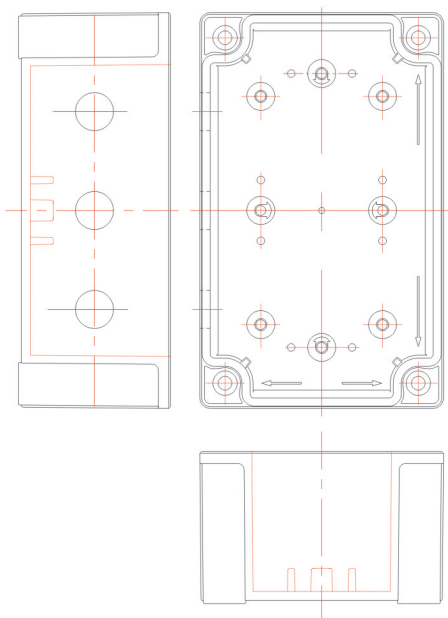

Tailor made cutout (Article No. 01 17 00101)

Tailor drilled push button holes (Article No. 011 70 0229)

CUSTOMISED SOLUTIONS DIAGRAMS

**Tailor drilled cable gland holes
(Article No. 01 17 00236)**

**Tailor drilled cable gland holes
(Article No. 01 1 700237)**

**Tailor drilled cable gland holes
(Article No. 0117 00245)**

**Tailor drilled cable gland holes
(Article No. 01 05 00914)**