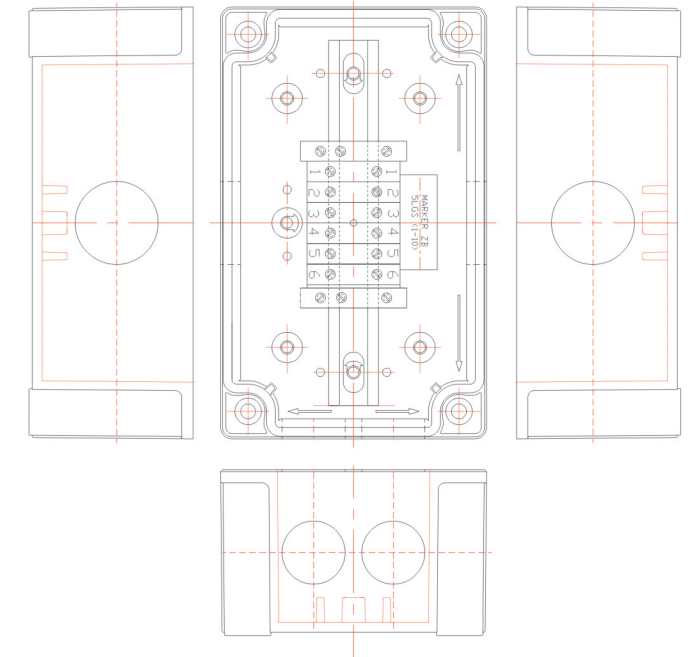

CUSTOMISED SOLUTIONS DIAGRAMS

Junction Box (Article No. 01 17 00009)

Junction Box (Article No. 01 17 00008)

Junction Box (Article No. 01 17 00002)

Junction Box (Article No. 01 17 00240)

Junction Box (Article No. 01 17 00159)

Junction Box (Article No. 01 17 00184)

Junction Box (Article No. 01 17 00251)

Junction Box (Article No. 01 17 00260)

CUSTOMISED SOLUTIONS DIAGRAMS

CUSTOMISED SOLUTIONS DIAGRAMS

Junction Box (Article No. 01 17 00111)

Tailor made cutout (Article No. 01 17 00101)

Tailor drilled push button holes (Article No. 011 70 0229)

CUSTOMISED SOLUTIONS DIAGRAMS

**Tailor drilled cable gland holes
(Article No. 01 17 00236)**

**Tailor drilled cable gland holes
(Article No. 01 1 700237)**