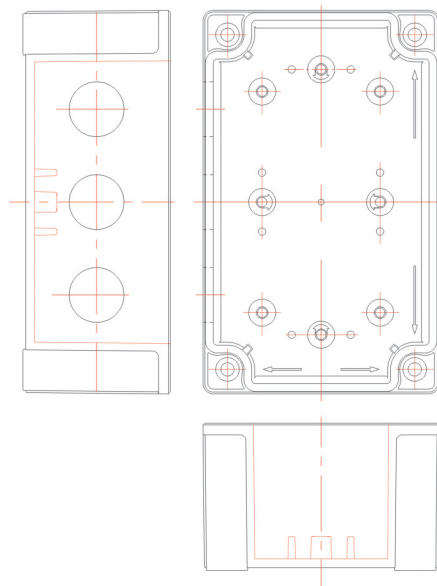

Tailor made cutout (Article No. 01 17 00101)

Tailor drilled push button holes (Article No. 011 70 0229)

CUSTOMISED SOLUTIONS DIAGRAMS

**Tailor drilled cable gland holes
(Article No. 01 17 00236)**

**Tailor drilled cable gland holes
(Article No. 01 1 700237)**

**Tailor drilled cable gland holes
(Article No. 0117 00245)**

**Tailor drilled cable gland holes
(Article No. 01 05 00914)**