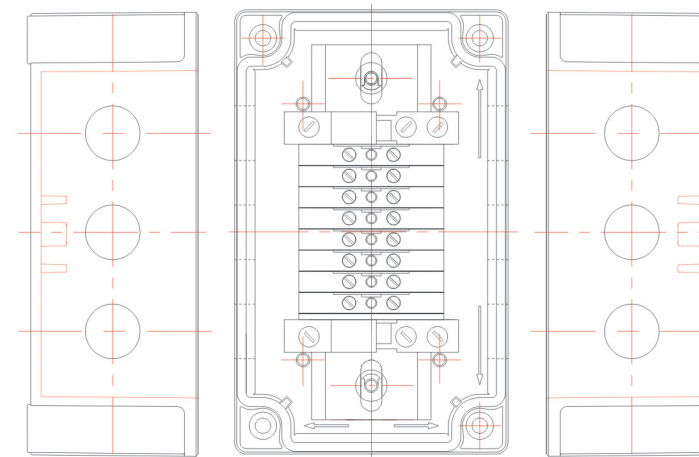

CUSTOMISED SOLUTIONS DIAGRAMS

Junction Box (Article No. 01 17 00009)

Junction Box (Article No. 01 17 00008)

Junction Box (Article No. 01 17 00002)

Junction Box (Article No. 01 17 00240)

Junction Box (Article No. 01 17 00159)

Junction Box (Article No. 01 17 00184)

Junction Box (Article No. 01 17 00251)

Junction Box (Article No. 01 17 00260)

CUSTOMISED SOLUTIONS DIAGRAMS

CUSTOMISED SOLUTIONS DIAGRAMS

Junction Box (Article No. 01 17 00111)

Tailor made cutout (Article No. 01 17 00101)

Tailor drilled push button holes (Article No. 011 70 0229)

CUSTOMISED SOLUTIONS DIAGRAMS

**Tailor drilled cable gland holes
(Article No. 01 17 00236)**

**Tailor drilled cable gland holes
(Article No. 01 1 700237)**