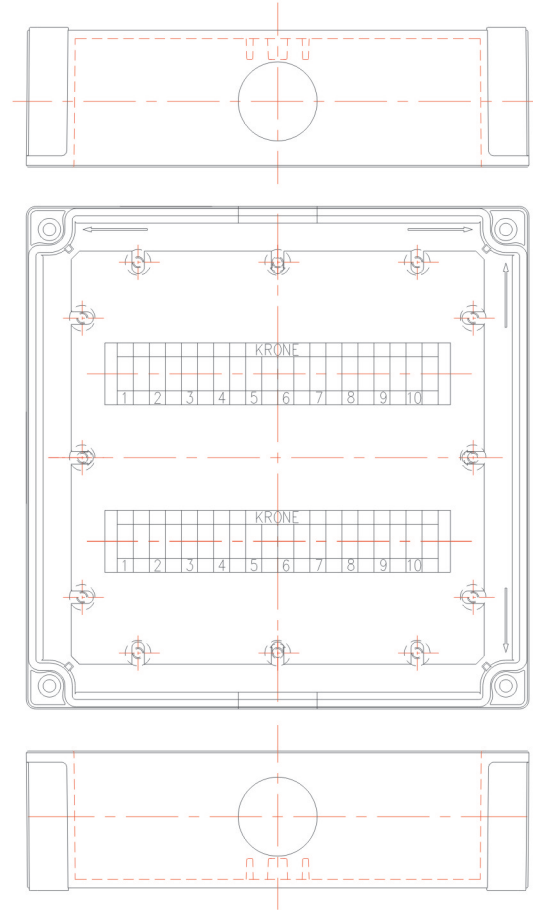

Tailor drilled push button holes (Article No. 01 17 00224)

Junction Box (Article No. 01 17 00351)

Junction Box (Article No. 01 17 00258)

CUSTOMISED SOLUTIONS DIAGRAMS

Junction Box (Article No. 01 17 00355)

Junction Box (Article No. 01 17 00362)

Junction Box (Article No. 01 17 00379)

Tailor hinged door (Article No. 01 05 00907)