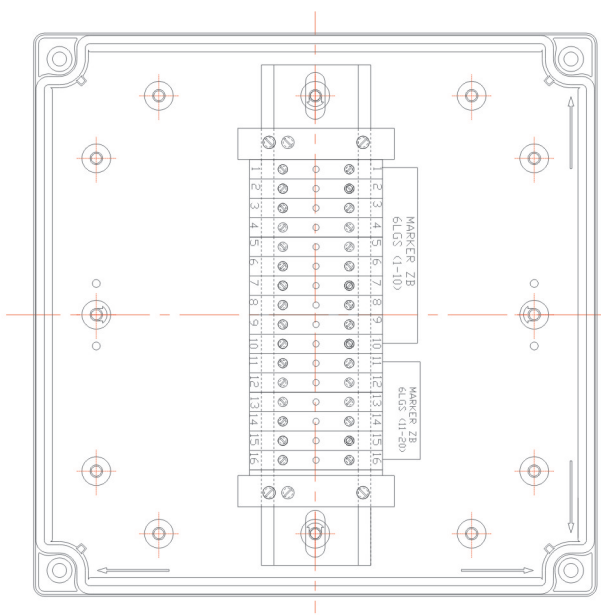

CUSTOMISED SOLUTIONS DIAGRAMS

Junction Box (Article No. 01 17 00020)

Junction Box (Article No. 01 17 00006)

Junction Box (Article No. 01 17 00011)

Junction Box (Article No. 01 17 00013)

CUSTOMISED SOLUTIONS DIAGRAMS

Junction Box (Article No. 01 17 00005)

Junction Box (Article No. 01 17 00012)

Junction Box (Article No. 01 17 00004)

Junction Box (Article No. 01 17 00084)

CUSTOMISED SOLUTIONS DIAGRAMS

Junction Box (Article No. 01 17 00169)

Tailor drilled push button holes (Article No. 01 17 00224)

Junction Box (Article No. 01 17 00351)

Junction Box (Article No. 01 17 00258)

CUSTOMISED SOLUTIONS DIAGRAMS

Junction Box (Article No. 01 17 00355)