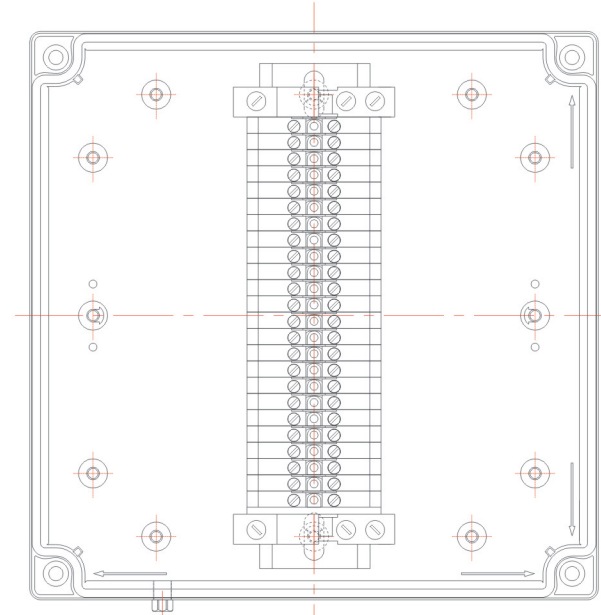

CUSTOMISED SOLUTIONS DIAGRAMS

Junction Box (Article No. 01 17 00020)

Junction Box (Article No. 01 17 00006)

Junction Box (Article No. 01 17 00011)

Junction Box (Article No. 01 17 00013)

CUSTOMISED SOLUTIONS DIAGRAMS

Junction Box (Article No. 01 17 00005)

Junction Box (Article No. 01 17 00012)

Junction Box (Article No. 01 17 00004)

Junction Box (Article No. 01 17 00084)

CUSTOMISED SOLUTIONS DIAGRAMS

Junction Box (Article No. 01 17 00169)

Tailor drilled push button holes (Article No. 01 17 00224)

Junction Box (Article No. 01 17 00351)

Junction Box (Article No. 01 17 00258)

CUSTOMISED SOLUTIONS DIAGRAMS

Junction Box (Article No. 01 17 00355)