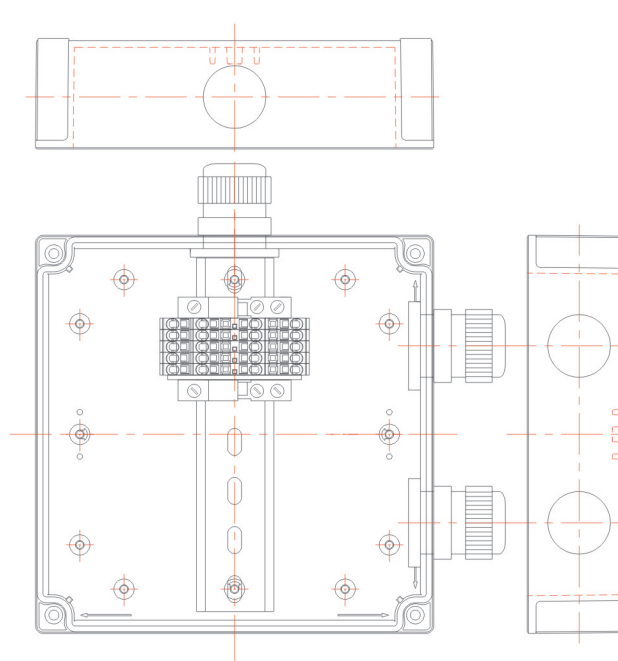

Junction Box (Article No. 01 17 00005)

Junction Box (Article No. 01 17 00012)

Junction Box (Article No. 01 17 00004)

Junction Box (Article No. 01 17 00084)

CUSTOMISED SOLUTIONS DIAGRAMS

Junction Box (Article No. 01 17 00169)

Tailor drilled push button holes (Article No. 01 17 00224)

Junction Box (Article No. 01 17 00351)

Junction Box (Article No. 01 17 00258)

CUSTOMISED SOLUTIONS DIAGRAMS

Junction Box (Article No. 01 17 00355)