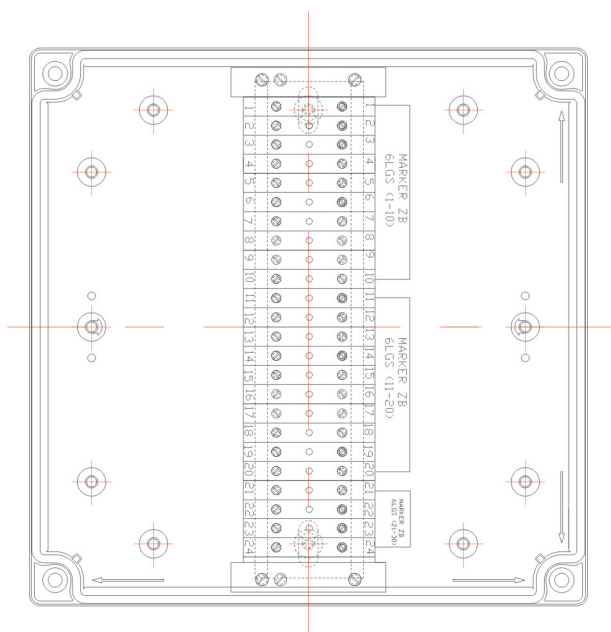

CUSTOMISED SOLUTIONS DIAGRAMS

Junction Box (Article No. 01 17 00020)

Junction Box (Article No. 01 17 00006)

Junction Box (Article No. 01 17 00011)

Junction Box (Article No. 01 17 00013)

CUSTOMISED SOLUTIONS DIAGRAMS

Junction Box (Article No. 01 17 00005)

Junction Box (Article No. 01 17 00012)

Junction Box (Article No. 01 17 00004)

Junction Box (Article No. 01 17 00084)

CUSTOMISED SOLUTIONS DIAGRAMS

Junction Box (Article No. 01 17 00169)

Tailor drilled push button holes (Article No. 01 17 00224)

Junction Box (Article No. 01 17 00351)

Junction Box (Article No. 01 17 00258)

CUSTOMISED SOLUTIONS DIAGRAMS

Junction Box (Article No. 01 17 00355)