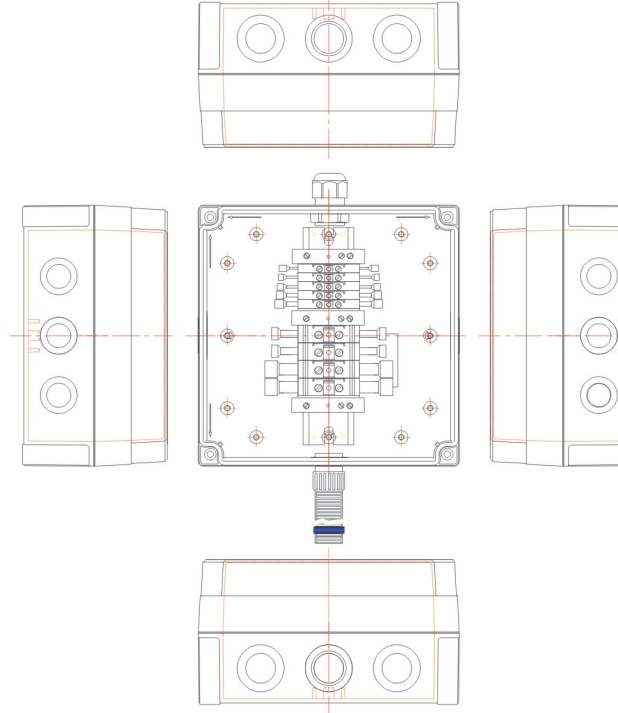

Junction Box (Article No. 01 17 00005)

Junction Box (Article No. 01 17 00012)

Junction Box (Article No. 01 17 00004)

Junction Box (Article No. 01 17 00084)

CUSTOMISED SOLUTIONS DIAGRAMS

Junction Box (Article No. 01 17 00169)

Tailor drilled push button holes (Article No. 01 17 00224)

Junction Box (Article No. 01 17 00351)

Junction Box (Article No. 01 17 00258)

CUSTOMISED SOLUTIONS DIAGRAMS

Junction Box (Article No. 01 17 00355)

Junction Box (Article No. 01 17 00362)

Junction Box (Article No. 01 17 00379)

Tailor hinged door (Article No. 01 05 00907)