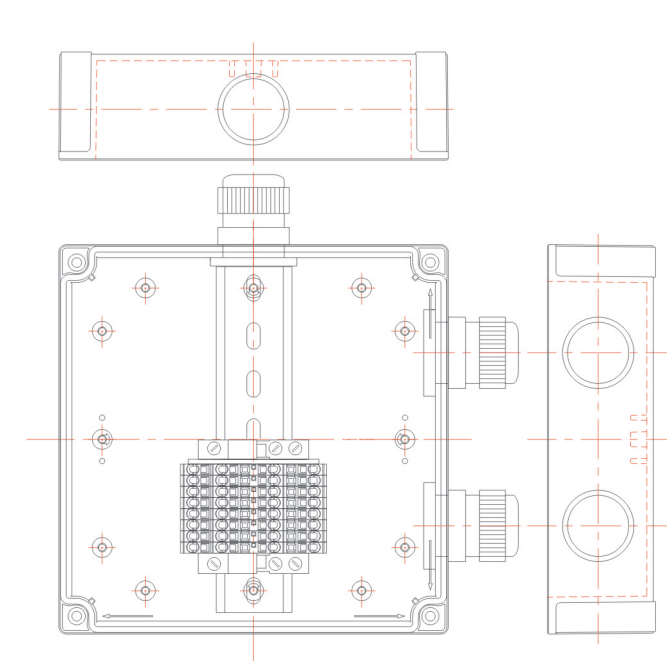

Junction Box (Article No. 01 17 00005)

Junction Box (Article No. 01 17 00012)

Junction Box (Article No. 01 17 00004)

Junction Box (Article No. 01 17 00084)

CUSTOMISED SOLUTIONS DIAGRAMS

Junction Box (Article No. 01 17 00169)

Tailor drilled push button holes (Article No. 01 17 00224)

Junction Box (Article No. 01 17 00351)

Junction Box (Article No. 01 17 00258)

CUSTOMISED SOLUTIONS DIAGRAMS

Junction Box (Article No. 01 17 00355)