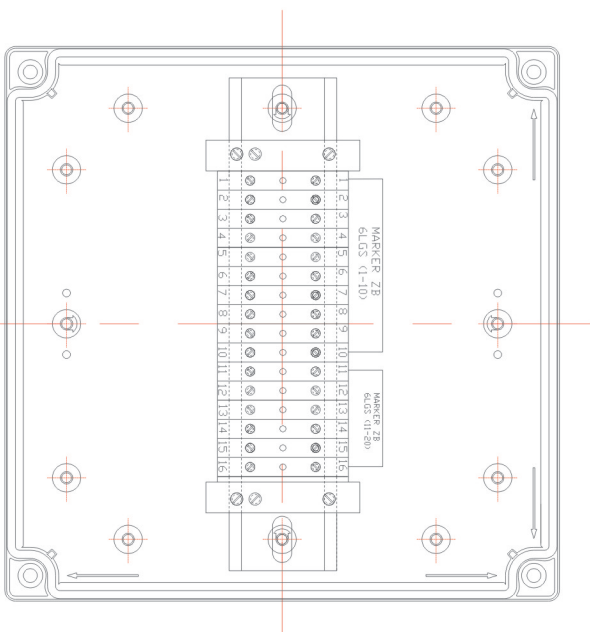

CUSTOMISED SOLUTIONS DIAGRAMS

Junction Box (Article No. 01 17 00020)

Junction Box (Article No. 01 17 00006)

Junction Box (Article No. 01 17 00011)

Junction Box (Article No. 01 17 00013)

CUSTOMISED SOLUTIONS DIAGRAMS

Junction Box (Article No. 01 17 00005)

Junction Box (Article No. 01 17 00012)

Junction Box (Article No. 01 17 00004)

Junction Box (Article No. 01 17 00084)

CUSTOMISED SOLUTIONS DIAGRAMS

Junction Box (Article No. 01 17 00169)

Tailor drilled push button holes (Article No. 01 17 00224)

Junction Box (Article No. 01 17 00351)

Junction Box (Article No. 01 17 00258)

CUSTOMISED SOLUTIONS DIAGRAMS

Junction Box (Article No. 01 17 00355)