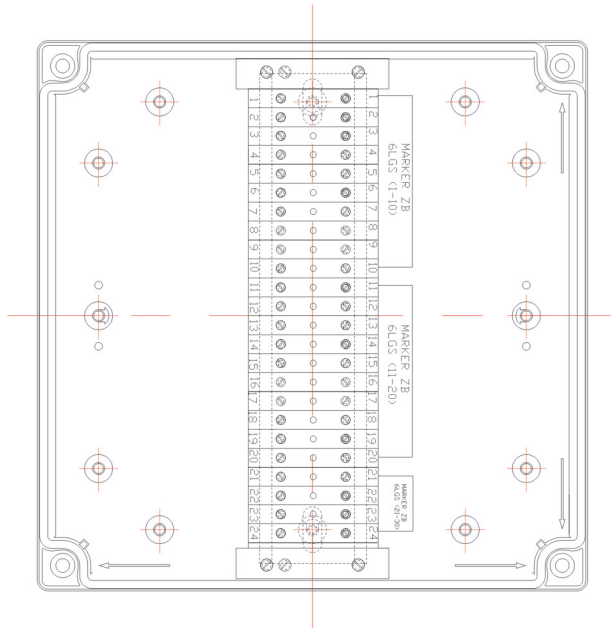

CUSTOMISED SOLUTIONS DIAGRAMS

Junction Box (Article No. 01 17 00020)

Junction Box (Article No. 01 17 00006)

Junction Box (Article No. 01 17 00011)

Junction Box (Article No. 01 17 00013)

CUSTOMISED SOLUTIONS DIAGRAMS

Junction Box (Article No. 01 17 00005)

Junction Box (Article No. 01 17 00012)

Junction Box (Article No. 01 17 00004)

Junction Box (Article No. 01 17 00084)

CUSTOMISED SOLUTIONS DIAGRAMS

Junction Box (Article No. 01 17 00169)

Tailor drilled push button holes (Article No. 01 17 00224)

Junction Box (Article No. 01 17 00351)

Junction Box (Article No. 01 17 00258)

CUSTOMISED SOLUTIONS DIAGRAMS

Junction Box (Article No. 01 17 00355)