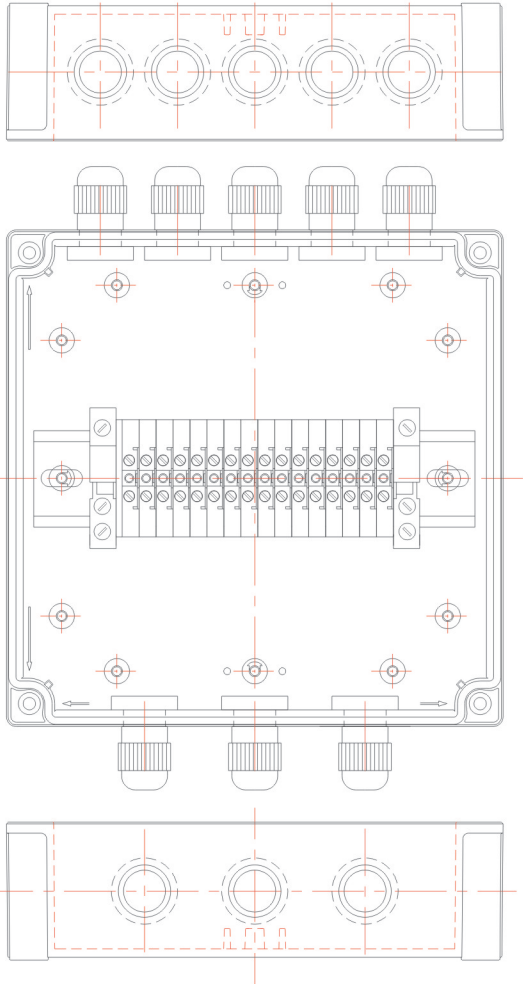

Junction Box (Article No. 01 17 00005)

Junction Box (Article No. 01 17 00012)

Junction Box (Article No. 01 17 00004)

Junction Box (Article No. 01 17 00084)

CUSTOMISED SOLUTIONS DIAGRAMS

Junction Box (Article No. 01 17 00169)

Tailor drilled push button holes (Article No. 01 17 00224)

Junction Box (Article No. 01 17 00351)

Junction Box (Article No. 01 17 00258)

CUSTOMISED SOLUTIONS DIAGRAMS

Junction Box (Article No. 01 17 00355)

Junction Box (Article No. 01 17 00362)

Junction Box (Article No. 01 17 00379)

Tailor hinged door (Article No. 01 05 00907)