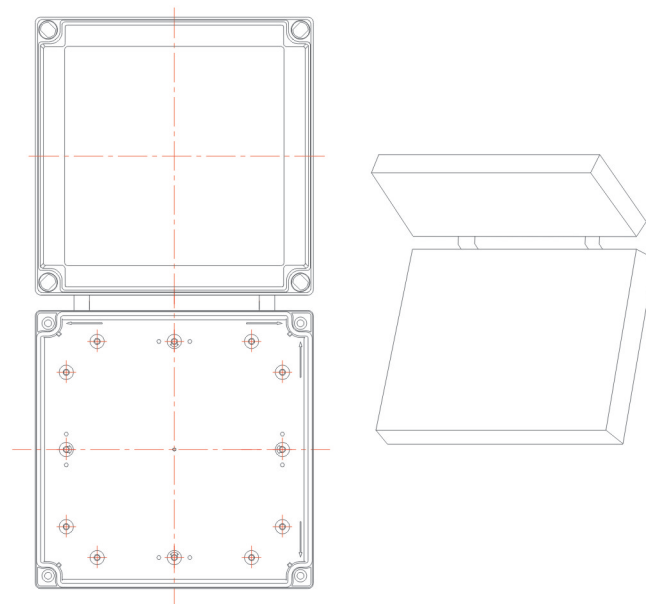

Tailor drilled push button holes (Article No. 01 17 00224)

Junction Box (Article No. 01 17 00351)

Junction Box (Article No. 01 17 00258)

CUSTOMISED SOLUTIONS DIAGRAMS

Junction Box (Article No. 01 17 00355)

Junction Box (Article No. 01 17 00362)

Junction Box (Article No. 01 17 00379)

Tailor hinged door (Article No. 01 05 00907)