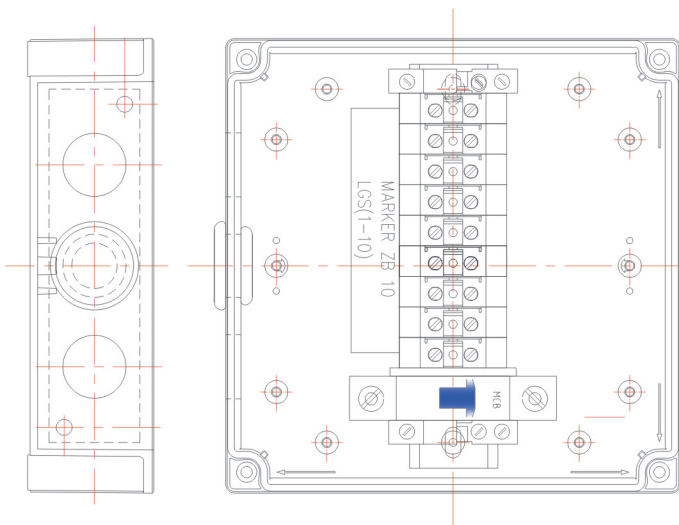

Tailor drilled push button holes (Article No. 01 17 00224)

Junction Box (Article No. 01 17 00351)

Junction Box (Article No. 01 17 00258)

CUSTOMISED SOLUTIONS DIAGRAMS

Junction Box (Article No. 01 17 00355)

Junction Box (Article No. 01 17 00362)

Junction Box (Article No. 01 17 00379)

Tailor hinged door (Article No. 01 05 00907)