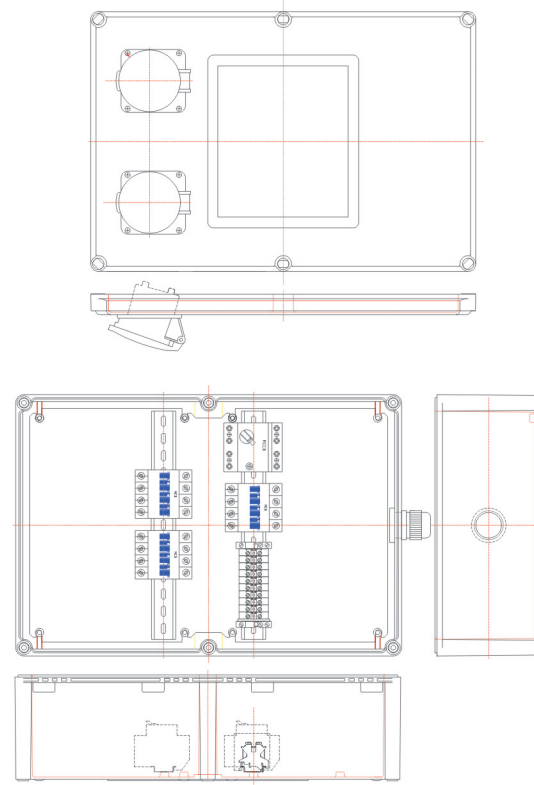

CUSTOMISED SOLUTIONS DIAGRAMS

Junction Box (Article No. 01 17 00025)

Junction Box (Article No. 0 11 700026)

Power Distribution Unit (Article No. 01 17 00145)

Power Distribution Unit (Article No. 01 17 00370)

CUSTOMISED SOLUTIONS DIAGRAMS

Power Distribution Unit (Article No. 01 17 00372)

Power Distribution Unit (Article No. 01 17 00374)

Junction Box (Article No. 01 17 00510)