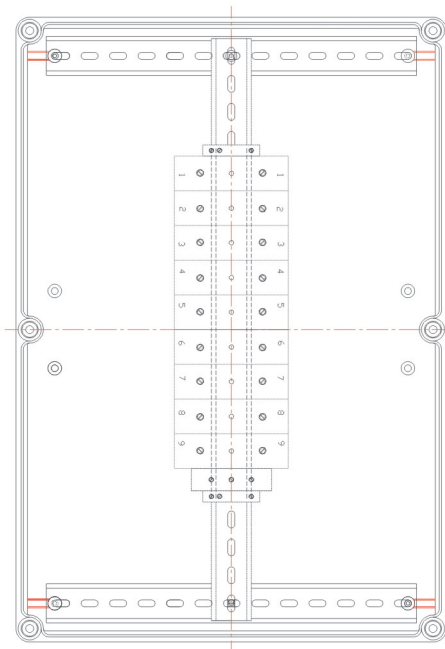

CUSTOMISED SOLUTIONS DIAGRAMS

Junction Box (Article No. 01 17 00025)

Junction Box (Article No. 0 11 700026)

Power Distribution Unit (Article No. 01 17 00145)

Power Distribution Unit (Article No. 01 17 00370)

CUSTOMISED SOLUTIONS DIAGRAMS

Power Distribution Unit (Article No. 01 17 00372)

Power Distribution Unit (Article No. 01 17 00374)

Junction Box (Article No. 01 17 00510)