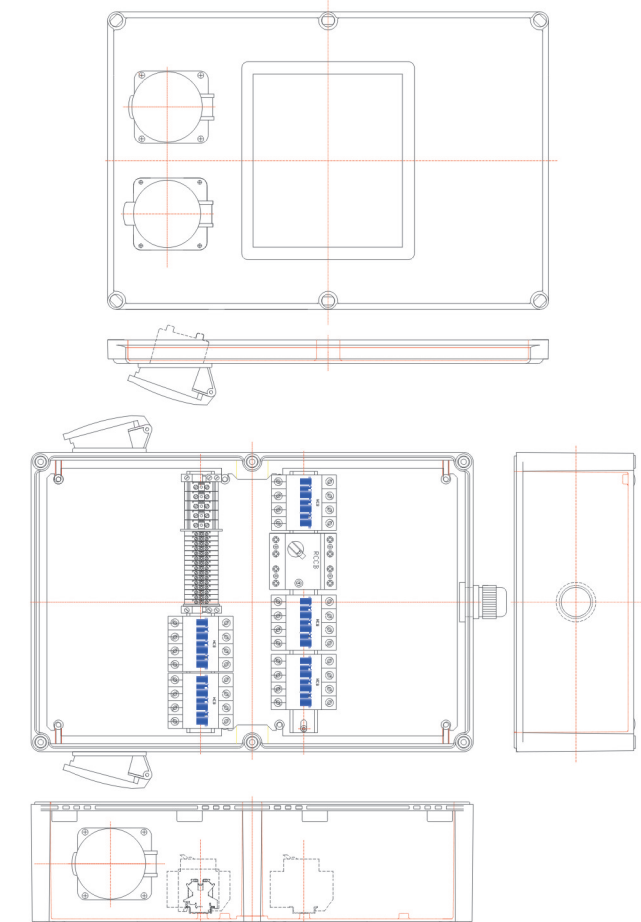

CUSTOMISED SOLUTIONS DIAGRAMS

Junction Box (Article No. 01 17 00025)

Junction Box (Article No. 0 11 700026)

Power Distribution Unit (Article No. 01 17 00145)

Power Distribution Unit (Article No. 01 17 00370)

CUSTOMISED SOLUTIONS DIAGRAMS

Power Distribution Unit (Article No. 01 17 00372)

Power Distribution Unit (Article No. 01 17 00374)

Junction Box (Article No. 01 17 00510)