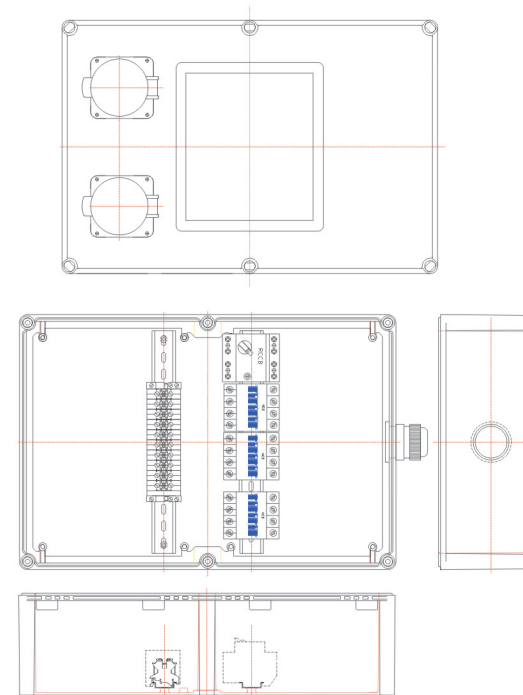

CUSTOMISED SOLUTIONS DIAGRAMS

Junction Box (Article No. 01 17 00025)

Junction Box (Article No. 0 11 700026)

Power Distribution Unit (Article No. 01 17 00145)

Power Distribution Unit (Article No. 01 17 00370)

CUSTOMISED SOLUTIONS DIAGRAMS

Power Distribution Unit (Article No. 01 17 00372)

Power Distribution Unit (Article No. 01 17 00374)

Junction Box (Article No. 01 17 00510)