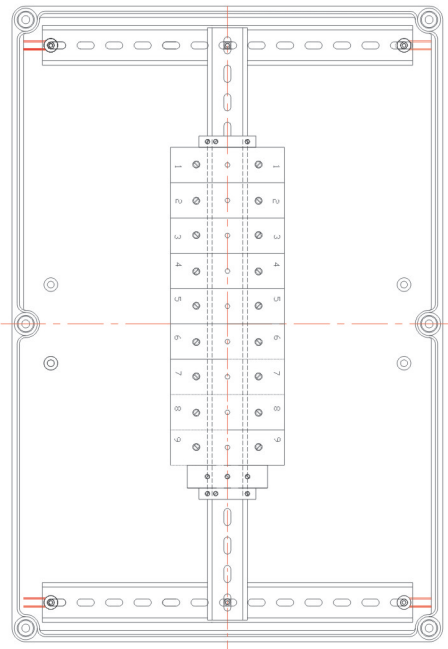

CUSTOMISED SOLUTIONS DIAGRAMS

Junction Box (Article No. 01 17 00025)

Junction Box (Article No. 0 11 700026)

Power Distribution Unit (Article No. 01 17 00145)

Power Distribution Unit (Article No. 01 17 00370)

CUSTOMISED SOLUTIONS DIAGRAMS

Power Distribution Unit (Article No. 01 17 00372)

Power Distribution Unit (Article No. 01 17 00374)

Junction Box (Article No. 01 17 00510)