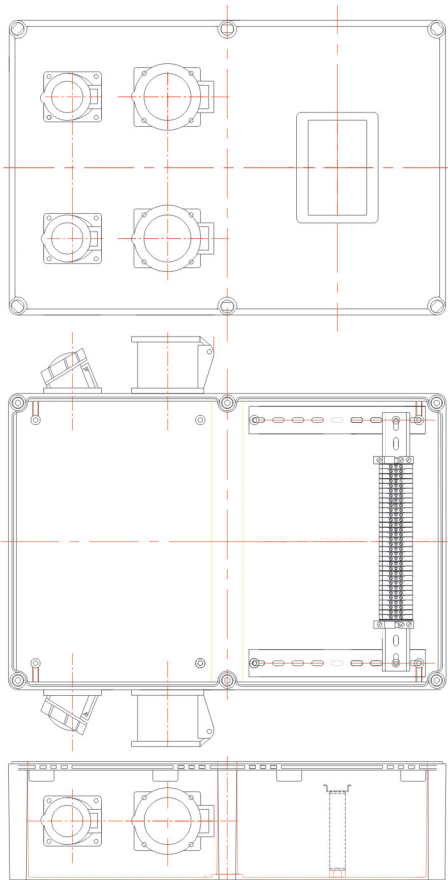

CUSTOMISED SOLUTIONS DIAGRAMS

Junction Box (Article No. 01 17 00025)

Junction Box (Article No. 0 11 700026)

Power Distribution Unit (Article No. 01 17 00145)

Power Distribution Unit (Article No. 01 17 00370)

CUSTOMISED SOLUTIONS DIAGRAMS

Power Distribution Unit (Article No. 01 17 00372)

Power Distribution Unit (Article No. 01 17 00374)

Junction Box (Article No. 01 17 00510)